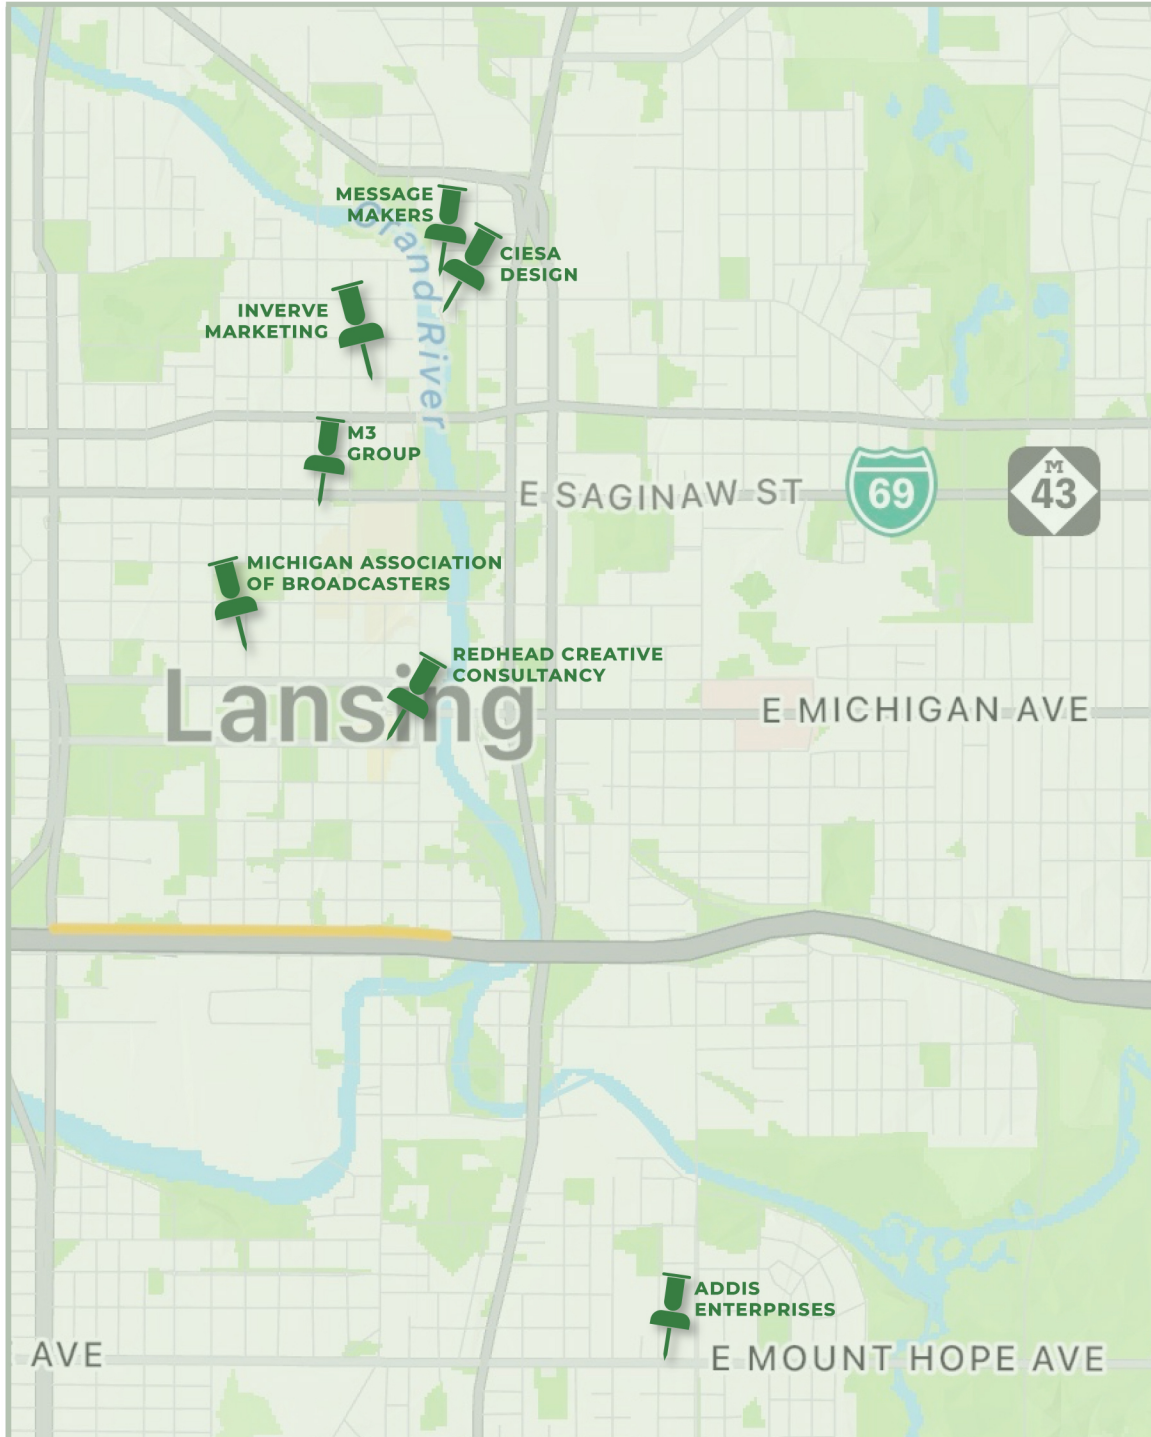

AAF LANSING 2023 STUDIO CRAWL

908 E MOUNT HOPE AVE, LANSING

200 EAST CÉSAR E. CHÁEZ AVE, LANSING

1035 NORTH WASHINGTON AVE, LANSING

221 W. SAGINAW STREET, LANSING

1217 TURNER ROAD, LANSING

222 NORTH CHESTNUT STREET, LANSING

113 SOUTH WASHINGTON SQUARE, LANSING